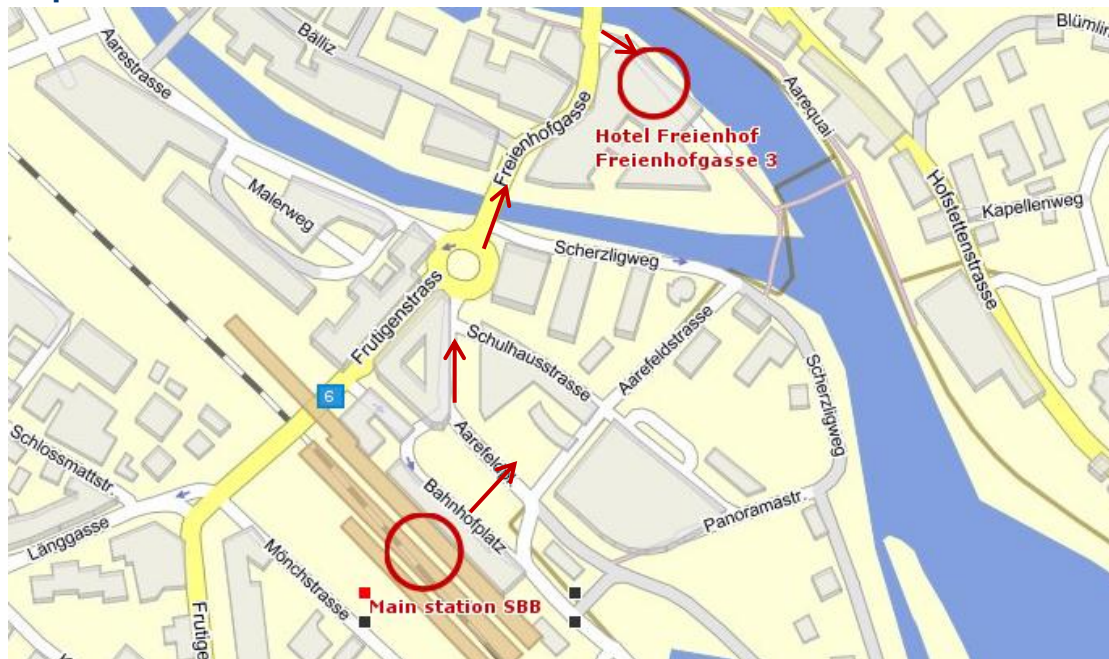

Directions to Hotel Freienhof in Thun

from January 20 to February to February 18, 2012

- **Hotel Freienhof (class room)**
Freienhofgasse 3
CH-3600 Thun
Phone +41 33 227 50 50

Map

Directions when arriving by train

The *Hotel Freienhof* is only 5-10 minutes on foot from the railway station in Thun:

- Cross the railway station square, turn left and walk along the street, passing *Manor* on the right hand side.
- After reaching the rotary keep walking ahead. You cross a small bridge and enter *Freienhofgasse*.
- Just before a second bridge, at the end of *Freienhofgasse*, turn right and enter the small quay. *Hotel Freienhof* is located on your right hand side.

Directions when arriving by car

Following the car directions, you can leave your car in the hotel's underground parking hall:

- Take the motorway exit Thun Nord (north), keep right and follow the signs in direction Thun/Gunten, at the junction turn right into *Bernstrasse*, keep going straight while passing three rotary intersections, at the fourth rotary intersection take the first exit *Obere Hauptgasse*, turn left to cross the bridge *Siennebrücke* and after the bridge turn immediately left into the *Freienhofgasse*. *Hotel Freienhof* is located on your right hand side.